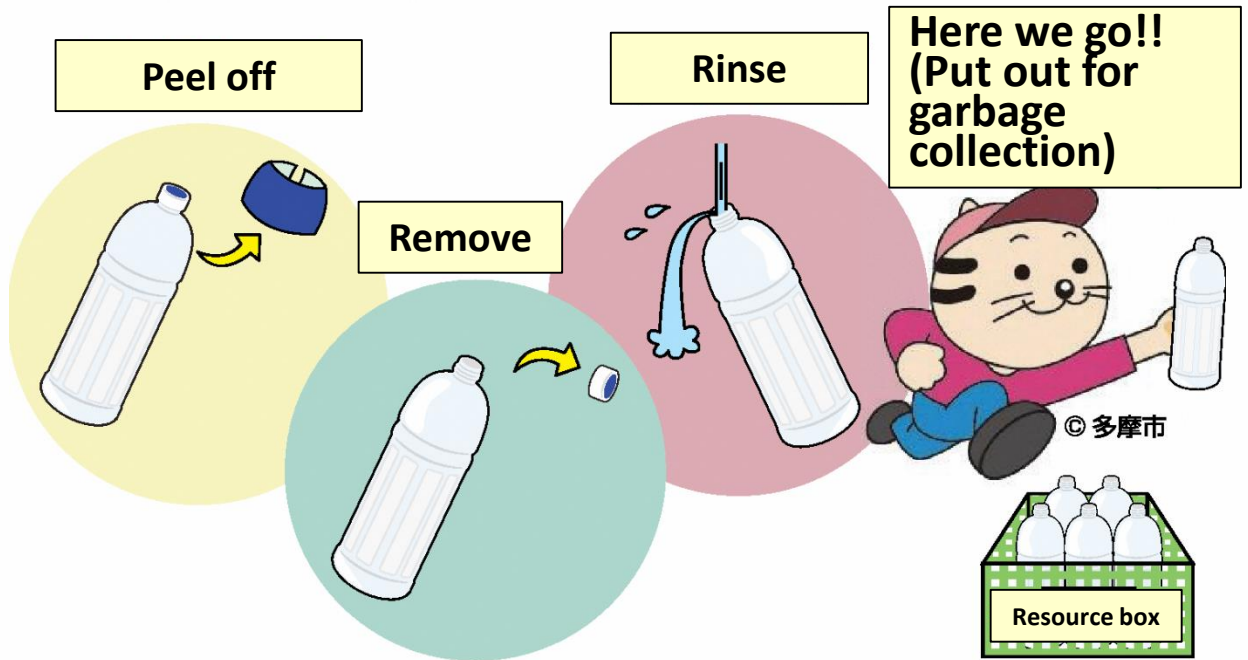

# Strict Rule Enforcement from December, Reiwa 5 Obligatory Sorting-out of PET (Plastic) bottles

In Tama City, your cooperation to remove labels and caps of PET bottles before putting out for garbage collection has been asked.

From December of Reiwa 5, the rule of “all-time thorough sorting” shall be strictly enforced, in order to improve recycling quality.

**If not-sorted-out PET bottle(s) is/are mixed, all garbage (including cans) in that container or bin shall not be collected at all.**

Your understanding and cooperation shall be appreciated.

In case not-sorted-out PET bottle is mixed, the collection won't be provided.

Please put cap and label into designated paid plastic garbage bag.

Pet bottle with wholly pasted label can be put out for collection without peeling off.

What cannot be cleaned even after thorough rinsing (Oil stain, etc.) is burnable garbage.