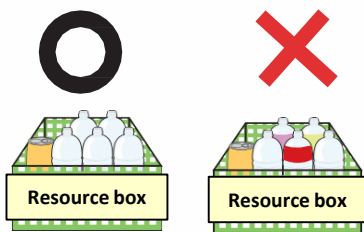

# Strict Rule Enforcement from December, Reiwa 5 Obligatory Sorting-out of PET (Plastic) bottles

In Tama City, your cooperation to remove labels and caps of PET bottles before putting out for garbage collection has been asked.

From December of Reiwa 5, the rule of “all-time thorough sorting” shall be strictly enforced, in order to improve recycling quality.

**If not-sorted-out PET bottle(s) is/are mixed, all garbage (including cans) in that container or bin shall not be collected at all.**

Your understanding and cooperation shall be appreciated.

In case not-sorted-out PET bottle is mixed, the collection won't be provided.

Please put cap and label into designated paid plastic garbage bag.

Pet bottle with wholly pasted label can be put out for collection without peeling off.